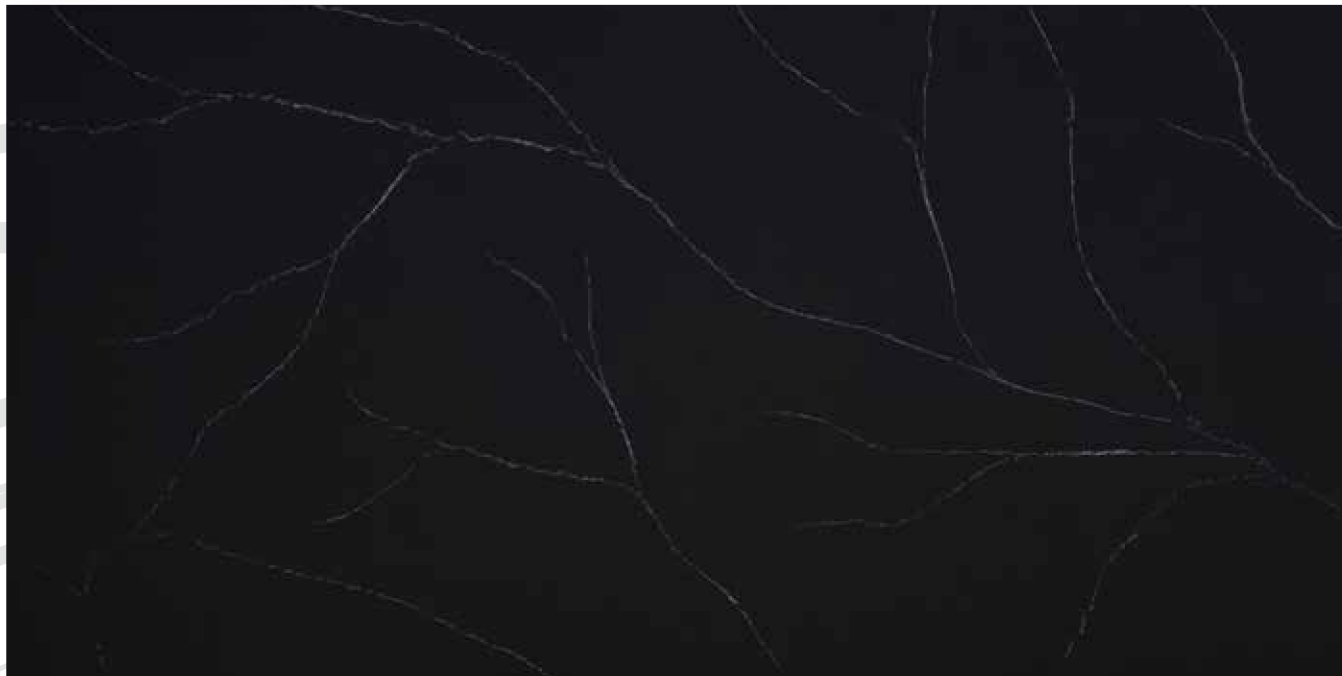

The image is an indication of the color & structure. Color shade & grain may vary from the actual slabs.