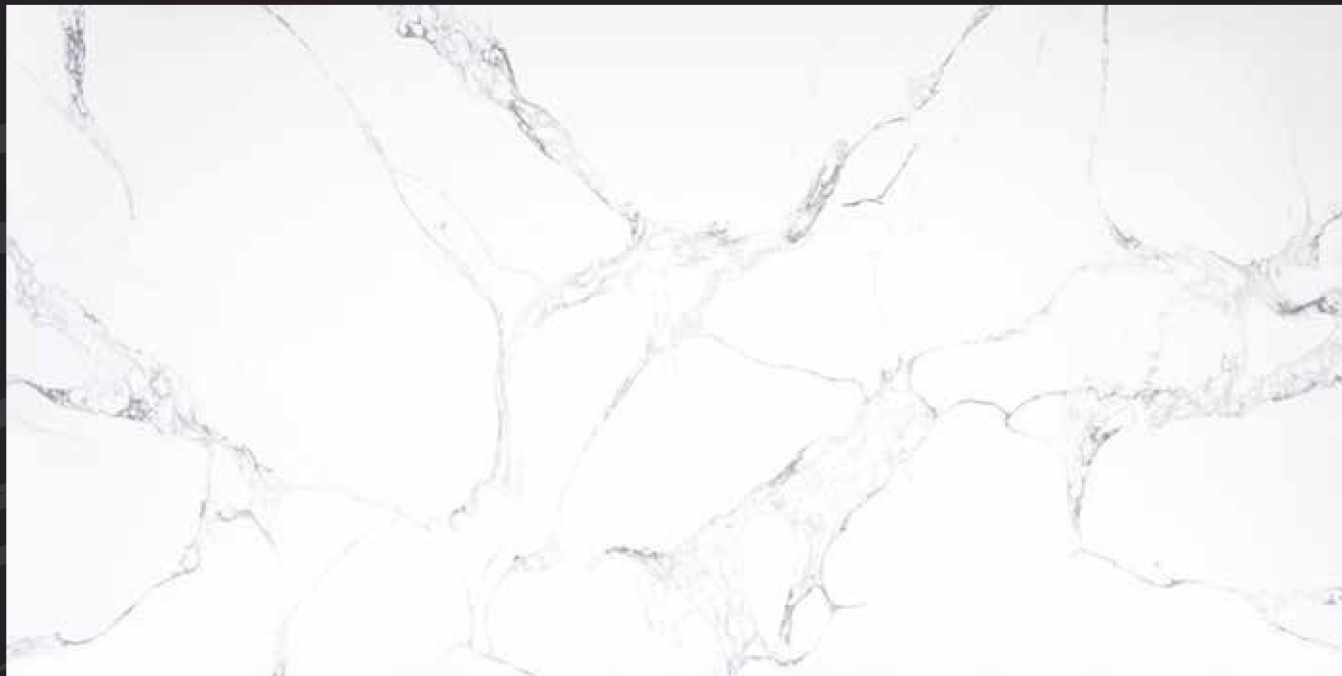

Calacatta **VENETIAN**

The image is an indication of the color & structure. Color shade & grain may vary from the actual slabs.

Calacatta **VENUS**

The image is an indication of the color & structure. Color shade & grain may vary from the actual slabs.

Calacatta **WOW**

The image is an indication of the color & structure. Color shade & grain may vary from the actual slabs.

GOLD FLAKES

The image is an indication of the color & structure. Color shade & grain may vary from the actual slabs.