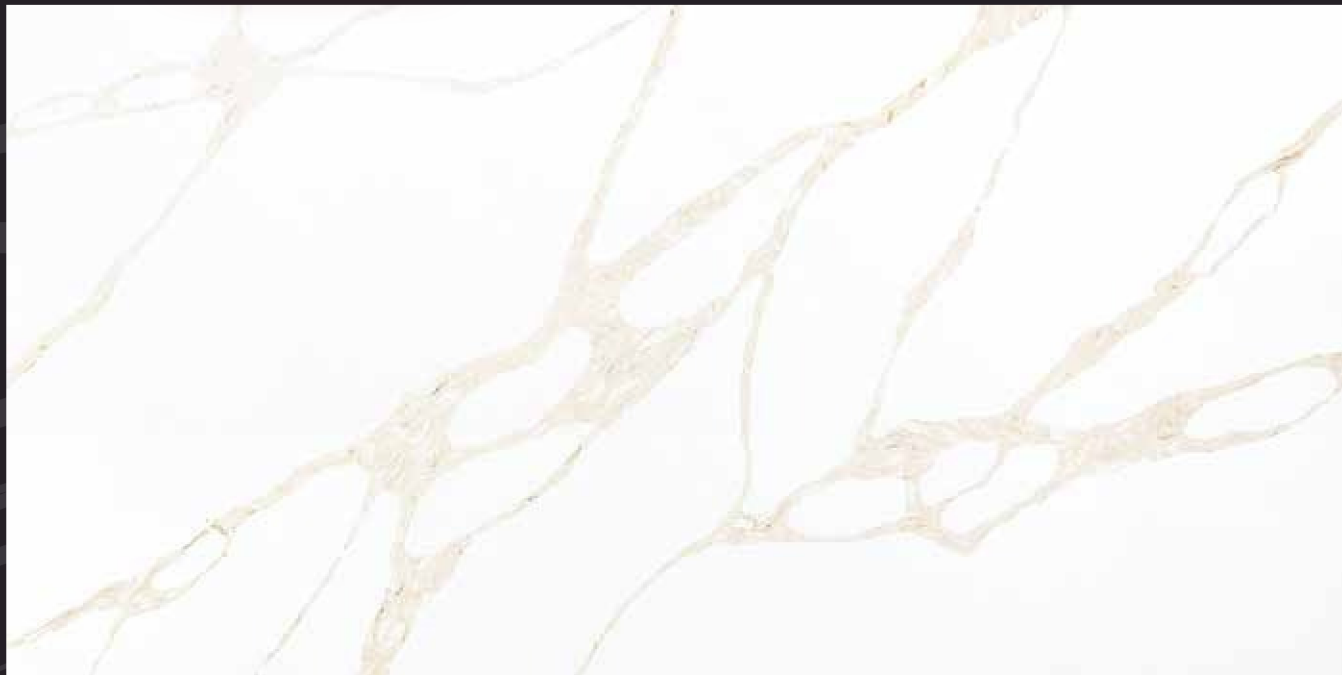

The image is an indication of the color & structure. Color shade & grain may vary from the actual slabs.